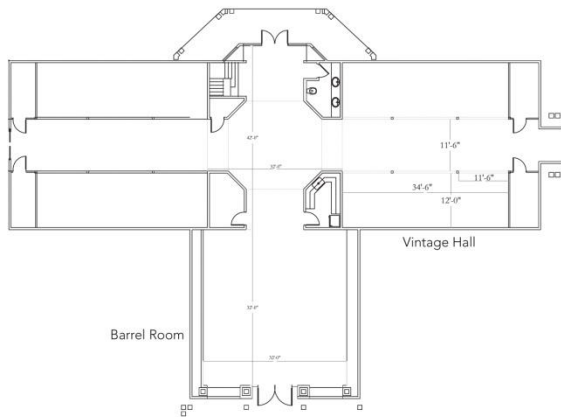

Trump *T* **Winery**

CHARLOTTESVILLE, VIRGINIA

The Grand Hall

Grand Hall Capacities and Amenities

- Up to 200 guests
- Dressing Suite
- State of the art catering kitchen
- Additional prep kitchen
- Large marble restrooms
- Twenty 6' round tables
- Ten 8' banquet tables
- 400 chiavari chairs (may be used for terrace ceremonies)

Vintage Hall and Barrel Room

Grand Cru Ballroom

Reserve Room

Sparkling Ballroom

[View our complete layouts](#)