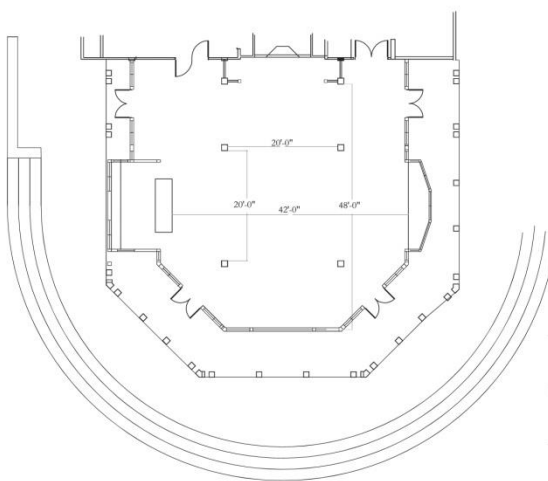

Trump *T* **Winery**

CHARLOTTESVILLE, VIRGINIA

The Grand Hall

Grand Hall Capacities and Amenities

- Up to 200 guests
- Dressing Suite
- State of the art catering kitchen
- Additional prep kitchen
- Large marble restrooms
- Twenty 6' round tables
- Ten 8' banquet tables
- 400 chiavari chairs (may be used for terrace ceremonies)

Vintage Hall and Barrel Room

Grand Cru Ballroom

Reserve Room

Sparkling Ballroom

[View our complete layouts](#)