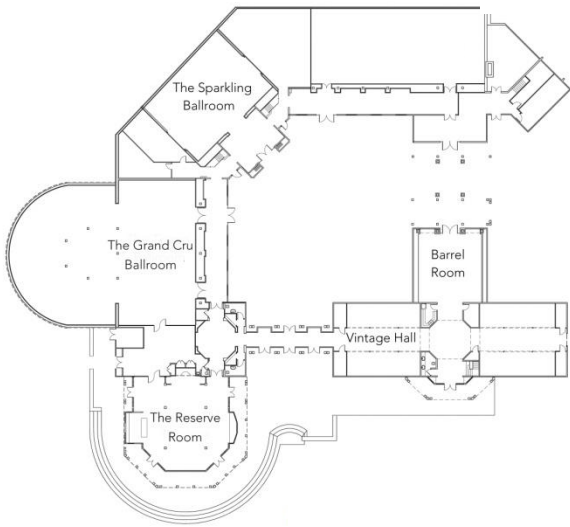

Grand Hall

The Grand Hall

Grand Cru Ballroom

Vintage Hall

Dressing Suite

The Grand Hall sits atop the highest point of our nearly 1,300-acre estate with the most beautiful and exclusive views of our estate. With a breathtaking landscape of rolling hills, vines, and lakes, your guests will be mesmerized by the unparalleled panorama.

Trump *T* **Winery**

CHARLOTTESVILLE, VIRGINIA

The Grand Hall

Grand Hall Capacities and Amenities

- Up to 200 guests
- Dressing Suite
- State of the art catering kitchen
- Additional prep kitchen
- Large marble restrooms
- Twenty 6' round tables
- Ten 8' banquet tables
- 400 chiavari chairs (may be used for terrace ceremonies)