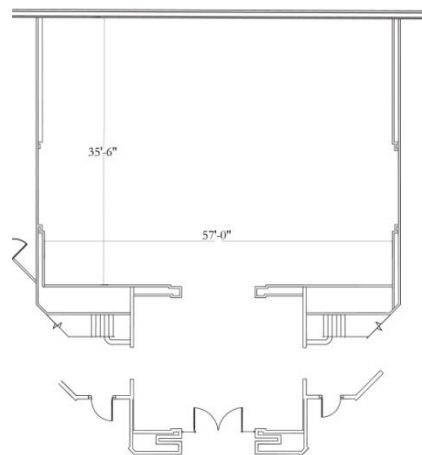

Trump *T* **Winery**

CHARLOTTESVILLE, VIRGINIA

The Grand Hall

Grand Hall Capacities and Amenities

- Up to 200 guests
- Dressing Suite
- State of the art catering kitchen
- Additional prep kitchen
- Large marble restrooms
- Twenty 6' round tables
- Ten 8' banquet tables
- 400 chiavari chairs (may be used for terrace ceremonies)

Vintage Hall and Barrel Room

Grand Cru Ballroom

Reserve Room

Sparkling Ballroom

[View our complete layouts](#)