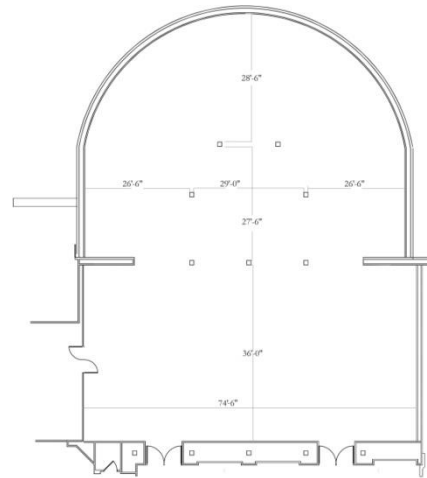

Trump *T* **Winery**

CHARLOTTESVILLE, VIRGINIA

The Grand Hall

Grand Hall Capacities and Amenities

- Up to 200 guests
- Dressing Suite
- State of the art catering kitchen
- Additional prep kitchen
- Large marble restrooms
- Twenty 6' round tables
- Ten 8' banquet tables
- 400 chiavari chairs (may be used for terrace ceremonies)

Vintage Hall and Barrel Room

Grand Cru Ballroom

Reserve Room

Sparkling Ballroom

[View our complete layouts](#)